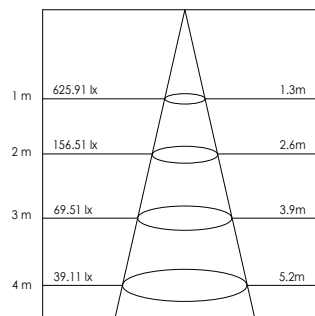

Armatuurkleur

Fixture color

0: Wit White
1: Zwart Black
2: Zilver Silver

5 JAAR GARANTIE
YEARS WARRANTY

CE IP20

LED Downlight
4000K 10W