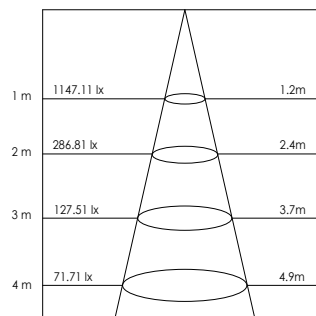

Armatuurkleur

Fixture color

0: Wit White
1: Zwart Black
2: Zilver Silver

5 JAAR GARANTIE
YEARS WARRANTY

CE IP20

LED Downlight
4000K 14W