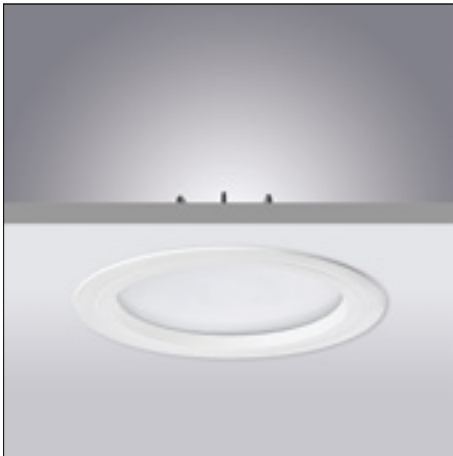

LED DOWNLIGHT SERIE (ALGEMENE VERLICHTING)

(LED DOWNLIGHT SERIES (GENERAL LIGHTING))