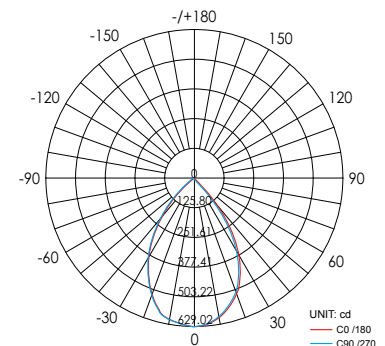

Armatuurkleur

Fixture color

0: Wit White
1: Zwart Black
2: Zilver Silver

5 JAAR GARANTIE
YEARS WARRANTY

CE IP20

LED Downlight
4000K 10W