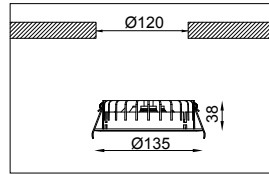

LED DOWNLIGHT SERIE (ALGEMENE VERLICHTING)

(LED DOWNLIGHT SERIES (GENERAL LIGHTING))

LED downlight $\varnothing$ 135 mm

13W, Incl. separate LED voeding

13W, including separate LED driver

- LED inbouwarmatuur
- De speciaal ontwikkelde behuizing met lage inbouwdiepte is gemaakt uit geëxtrudeerd aluminium, gepoederlakt in de kleuren wit, zilver of zwart.
- Voorzien van matte acrylaat lens
- Het armatuur is uitgevoerd met een hoogwaardig koellichaam om de lichtterugval tot een minimum te beperken
- De voeding wordt separaat meegeleverd

Toepassingsgebieden: hotels, musea, tentoonstellingen, restaurants, cafés, beurstands, winkels, representatieve ruimtes, etc.

- Recessed LED downlight
- Specially developed with low installation height
- Made of extruded aluminum, powdercoated in white, silver or black
- Equipped with frosted acrylic diffuser
- Excellent heat sink capability to minimize the luminous degradation
- Remote LED driver is included

Applications: hotels, museums, exhibitions, restaurants, cafes, trade fair stands, sales areas and promotional areas, etc.

42170/ .. / 1 / ..

€ 38,50

Kleurtemperatuur

Color temperature

0: Warm wit, 3000K

Warm white

1: Puur wit, 4000K

Pure white

2: Koud wit, 5000K

Cool white

Armatuurkleur

Fixture color

0: Wit

White

1: Zwart

Black

2: Zilver

Silver

Lichtbron (Light Source): SMD LED 11W

Verlichtingshoek (Beam angle): 100°

Kleurtemperatuur (Color temperature): 3000K/4000K/5000K

Lichtstroom (Light output): 1040LM/1090LM/1200LM

Kleurweergave index (Color rendering index): Ra $\geq$ 80

Bedrijfstemperatuur (Operating temperature): -30°C - +40°C

Aantal branduren (Rated life hours): > 50.000

LED voeding (inclusief) (LED driver (included)): CE