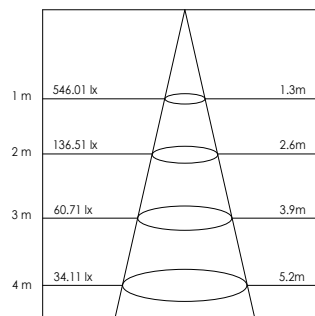

Armatuurkleur Fixture color

0: Wit White
1: Zwart Black
2: Zilver Silver

5 JAAR GARANTIE
YEARS WARRANTY

CE IP20

LED Downlight
4000K 8W