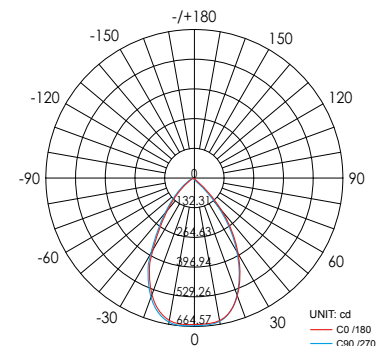

Armatuurkleur

Fixture color

0: Wit White
1: Zwart Black
2: Zilver Silver

5 JAAR GARANTIE
YEARS WARRANTY

CE IP20

LED Downlight
4000K 10W