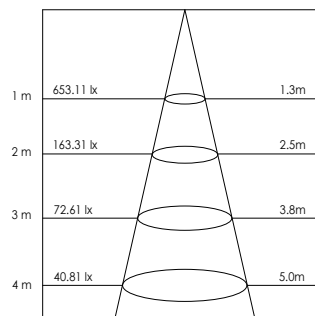

Armatuurkleur

Fixture color

0: Wit White
1: Zwart Black
2: Zilver Silver

5 JAAR GARANTIE
YEARS WARRANTY

CE IP20

LED Downlight
4000K 10W