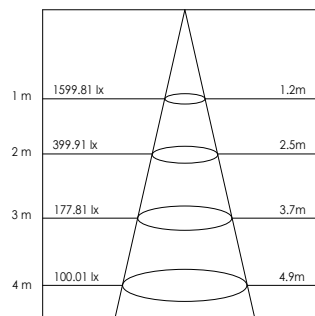

Armatuurkleur

Fixture color

0: Wit White
1: Zwart Black
2: Zilver Silver

5 JAAR GARANTIE
YEARS WARRANTY

CE IP20

LED Downlight
4000K 20W