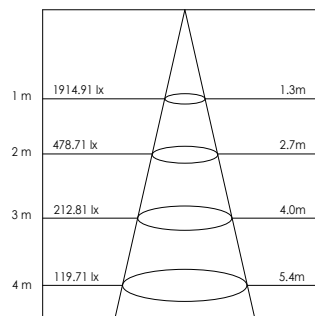

Armatuurkleur Fixture color

0: Wit White
1: Zwart Black
2: Zilver Silver

5 JAAR GARANTIE
YEARS WARRANTY

CE IP20

LED Downlight
4000K 26W